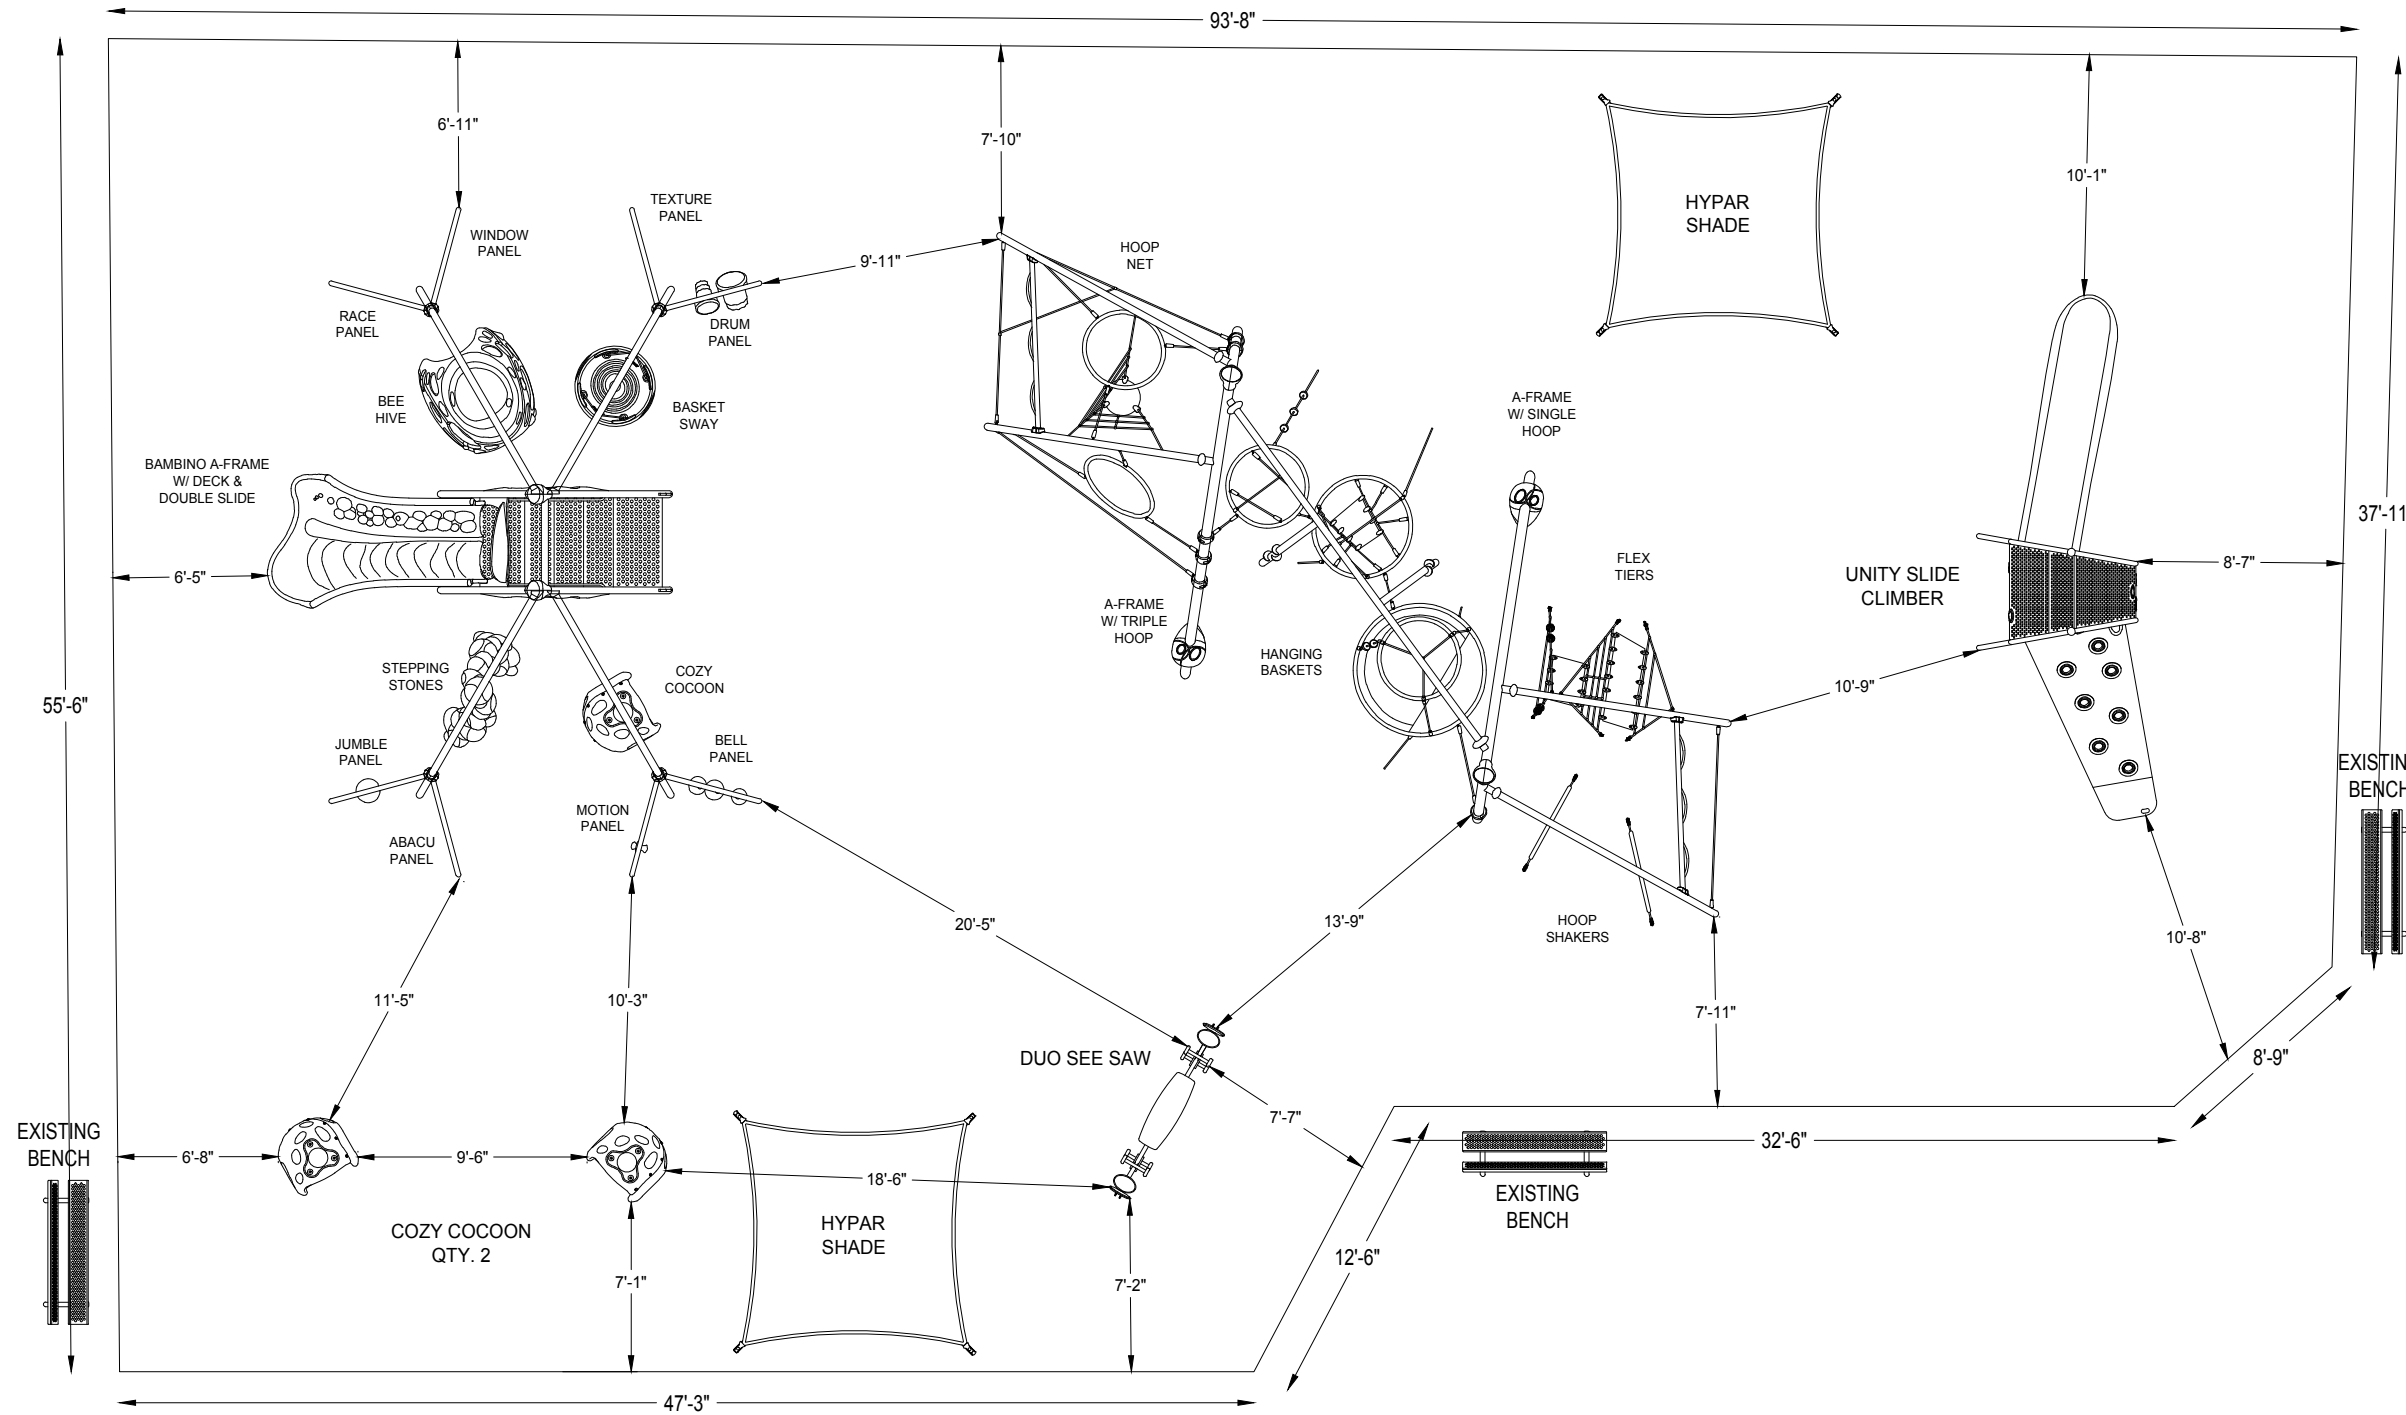

LIM TEL LGY ECO

South Riding- Dunvegan Park

PLAYGROUND SPECIALISTS INC.
29 APPLES CHURCH RD
THURMONT, MD 21788

EQUIPMENT SIZE:
X' x Y' x Z'

USE ZONE:
X' x Y'

AREA:
4634 SqFt.

PERIMETER:
289 Ft.

FALL HEIGHT:
9 Ft.

✓ ASTM F1487-11
✓ CPSC #325

PROJECT NO:
P080818-30D

SCALE:
1/8"=1'-0"

DRAWN BY:
KWILLHIDE

Paper Size

DATE:
09-JAN-20

B

South Riding
Dunvegan Park