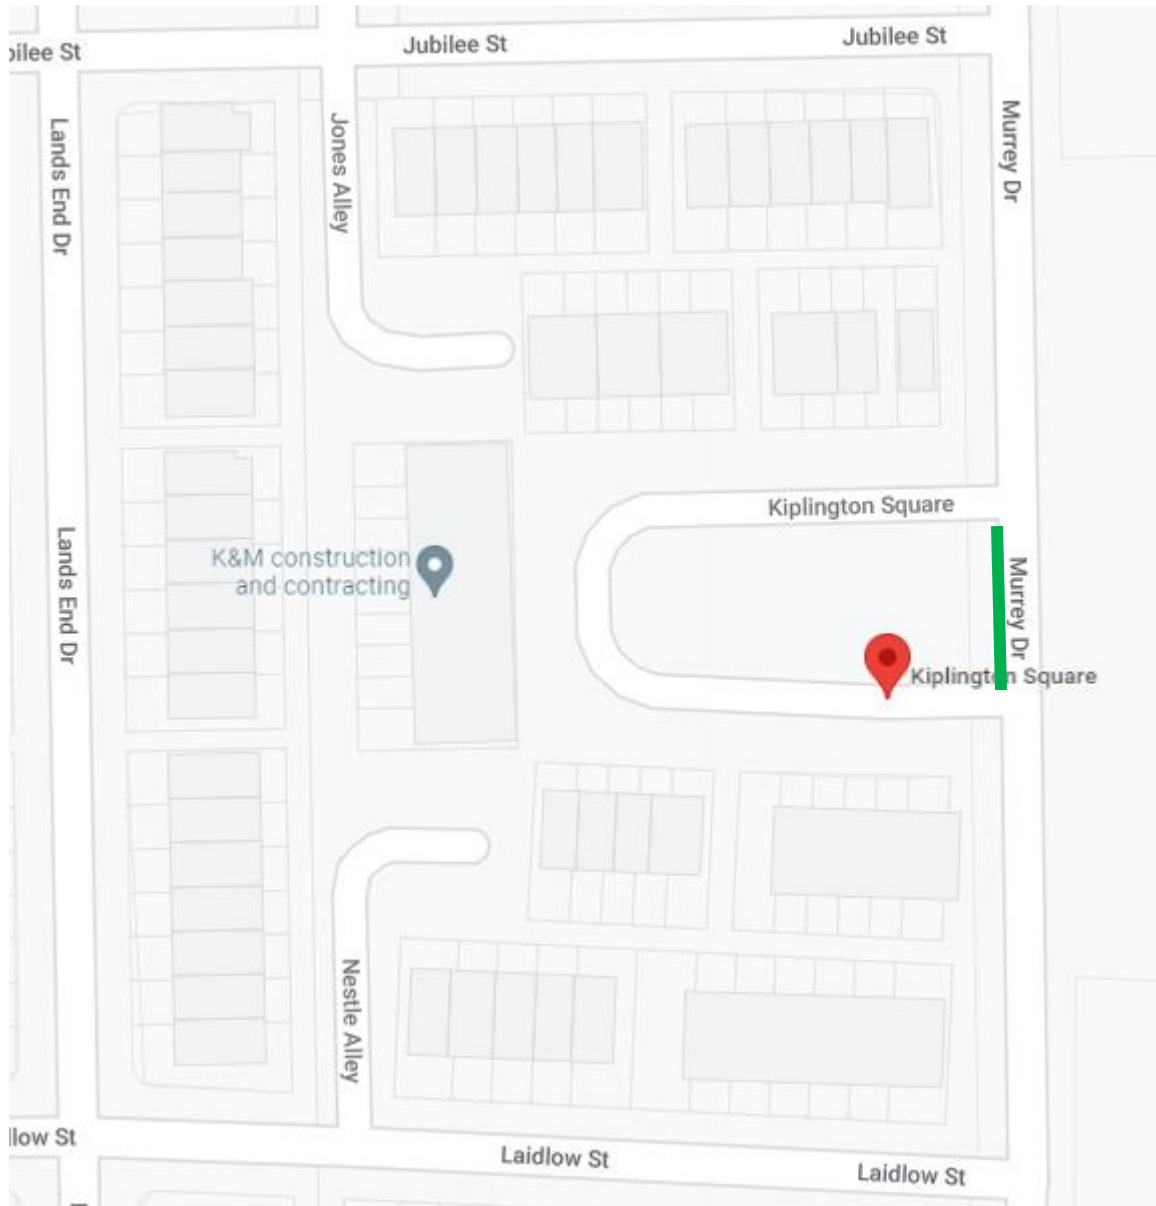

Monday, October 24th, 2022

Trash pick-up map: Kiplington Sq

Trash pick-up day affected homes may place garbage cans out on **Murrey Drive** for collection.

Thursday, October 27th, 2022

Trash pick-up map: Stadler Lane & Kinship Alley

Trash pick-up day affected homes may place garbage cans out on **Dabner, Donegal, and Crossfield Drive** for collection.

Thursday, October 27th, 2022

Trash pick-up map: Anabell Lane, Alderman Alley, & Jebson Alley

Trash pick-up day affected homes may place garbage cans out on **Bradshaw, Carrington, Newcastle, and Dabner Drive** for collection.

Thursday, October 27th, 2022

Trash pick-up map: Otis Lane

Trash pick-up day affected homes may place garbage cans out on **Carrington Drive** for collection.