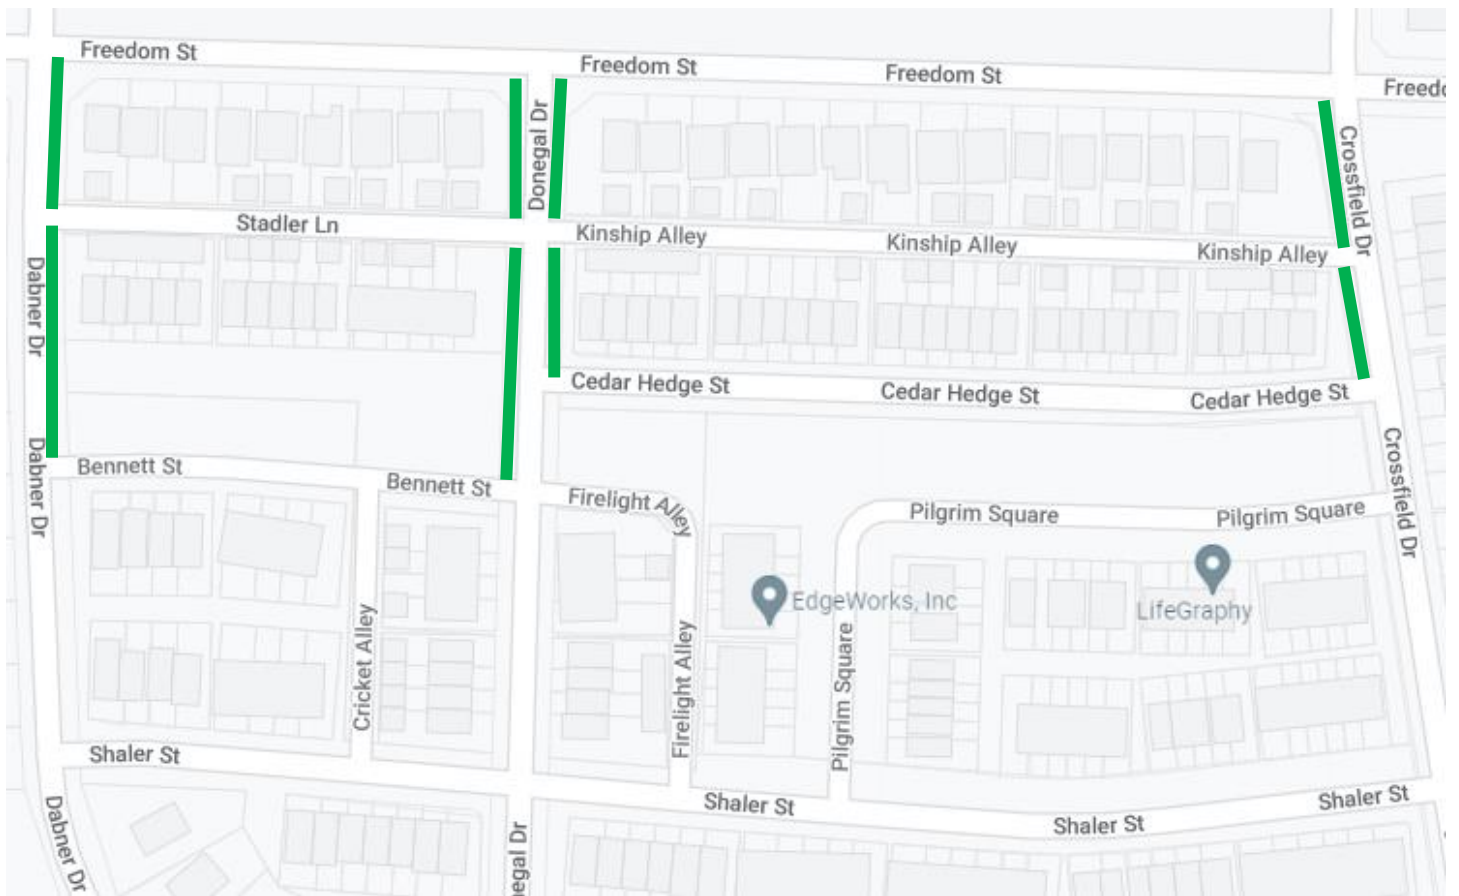

Monday, October 24th, 2022

Trash pick-up map: Kiplington Sq

Trash pick-up day affected homes may place garbage cans out on **Murrey Drive** for collection.

Thursday, October 27th, 2022

Trash pick-up map: Stadler Lane & Kinship Alley

Trash pick-up day affected homes may place garbage cans out on **Dabner, Donegal, and Crossfield Drive** for collection.

Thursday, October 27th, 2022

Trash pick-up map: Anabell Lane, Alderman Alley, & Jebson Alley

Trash pick-up day affected homes may place garbage cans out on **Bradshaw, Carrington, Newcastle, and Dabner Drive** for collection.

Thursday, October 27th, 2022

Trash pick-up map: Otis Lane

Trash pick-up day affected homes may place garbage cans out on **Carrington Drive** for collection.