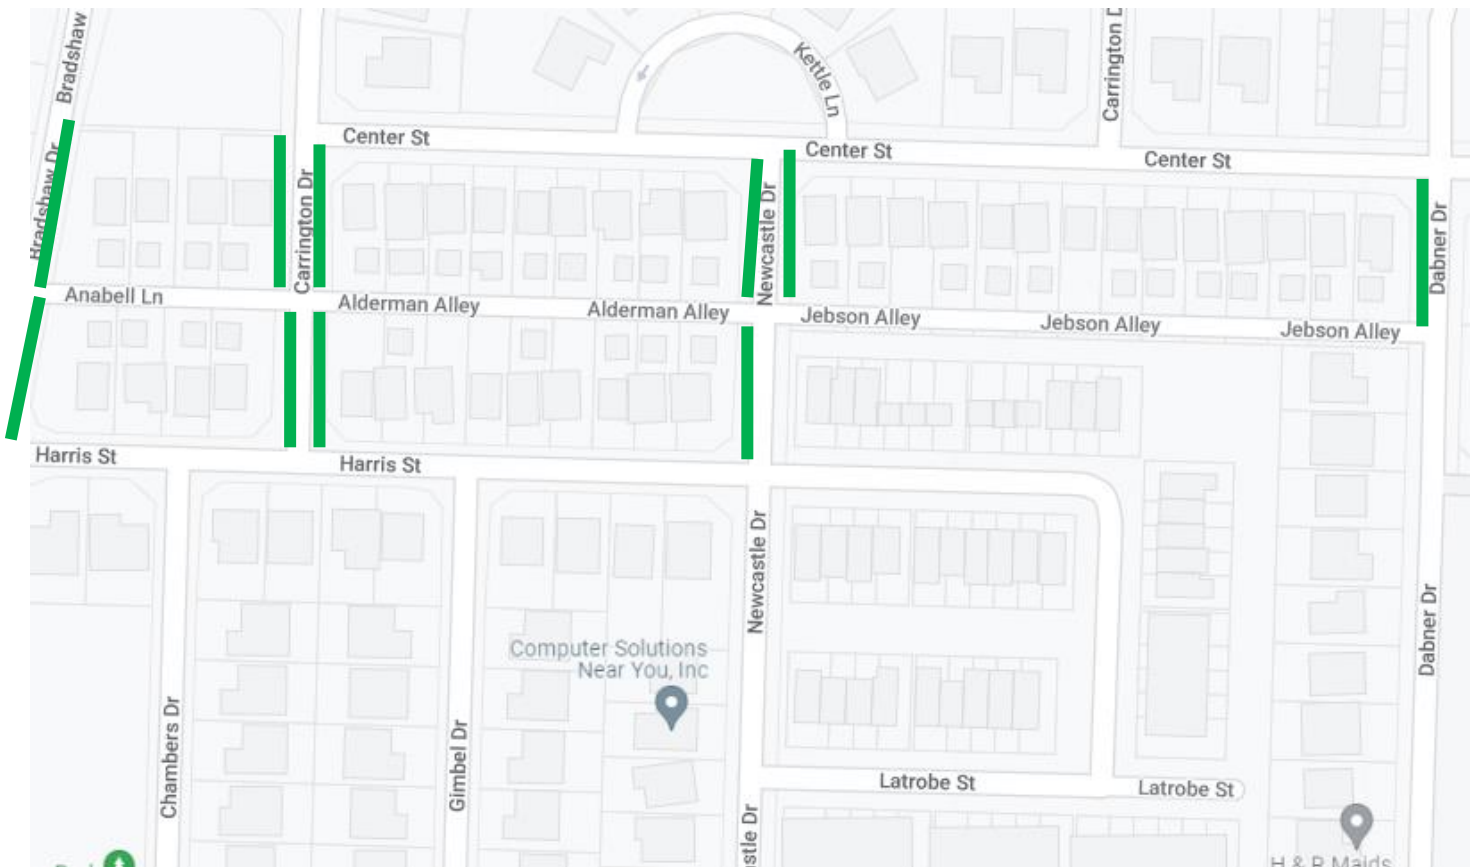

Monday, October 24th, 2022

Trash pick-up map: Kiplington Sq

Trash pick-up day affected homes may place garbage cans out on **Murrey Drive** for collection.

Thursday, October 27th, 2022

Trash pick-up map: Stadler Lane & Kinship Alley

Trash pick-up day affected homes may place garbage cans out on **Dabner, Donegal, and Crossfield Drive** for collection.

Thursday, October 27th, 2022

Trash pick-up map: Anabell Lane, Alderman Alley, & Jebson Alley

Trash pick-up day affected homes may place garbage cans out on **Bradshaw, Carrington, Newcastle, and Dabner Drive** for collection.

Thursday, October 27th, 2022

Trash pick-up map: Otis Lane

Trash pick-up day affected homes may place garbage cans out on **Carrington Drive** for collection.